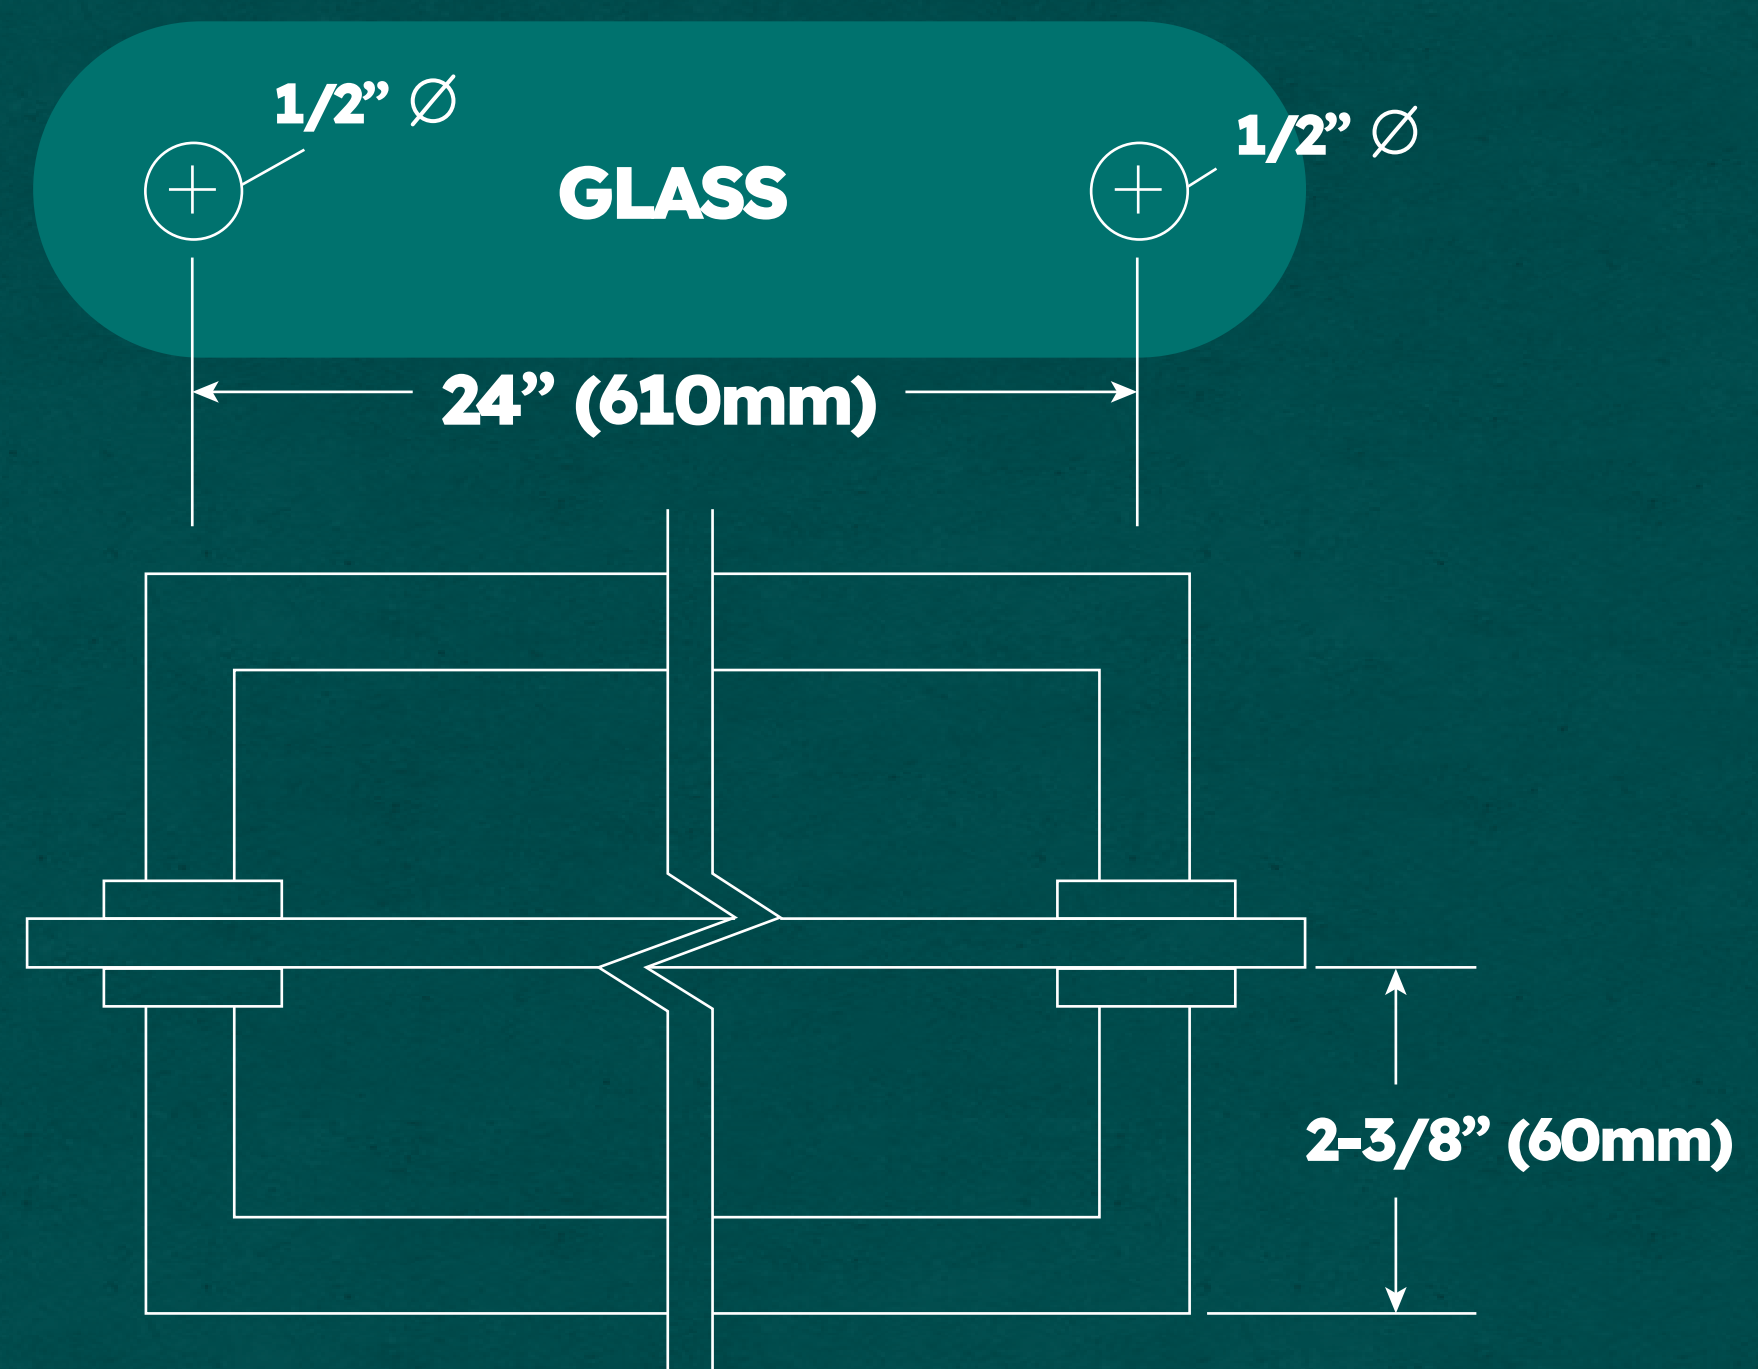

# Square Single Sided Towel Bars 24"

SHOWER HINGE TEMPLATE

SKU:SQSTB24

## Specifications:

Construction: Brass & Stainless Steel  
Tube size" 3/4" Ø

All holes are 1/2" (12mm) Diameter  
All measurements are Center-to-Center  
For 1/4" (6mm) to 1/2"(12mm) Thick Glass

**Square Single Sided Towel Bars 24"**  
**SKU:SQSTB24**